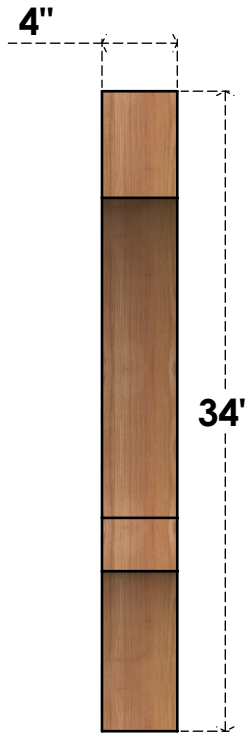

# BRC04X28X34BOA00RWR

4"W X 28"D X 34"H BALBOA ROUGH SAWN BRACE, WESTERN RED CEDAR

**SIDE**

**FRONT**

EKENA MILLWORK  
 2300 WEST MAIN ST.  
 CLARKSVILLE, TX 75426  
 TOLL FREE: 866-607-0453  
 WWW.EKENAMILLWORK.COM

**NOTES**

1. INSTALLATION TO BE COMPLETED IN ACCORDANCE WITH MANUFACTURER'S SPECIFICATIONS.
2. DRAWING MAY NOT BE TO SCALE
3. THIS DRAWING IS INTENDED FOR DESIGN AND PLANNING PURPOSES ONLY.
4. ALL INFORMATION CONTAINED HEREIN WAS CURRENT AT THE TIME OF DEVELOPMENT BUT MUST BE REVIEWED AND APPROVED BY THE PRODUCT MANUFACTURER TO BE CONSIDERED ACCURATE.
5. PRODUCTS ARE NOT KILN DRIED. THIS ITEM IS UNIQUE AND WILL CONTAIN THE NATURAL VARIATIONS THAT THE WOOD SPECIES OFFERS. THIS MAY RESULT IN VARIATIONS UP TO 1/4"