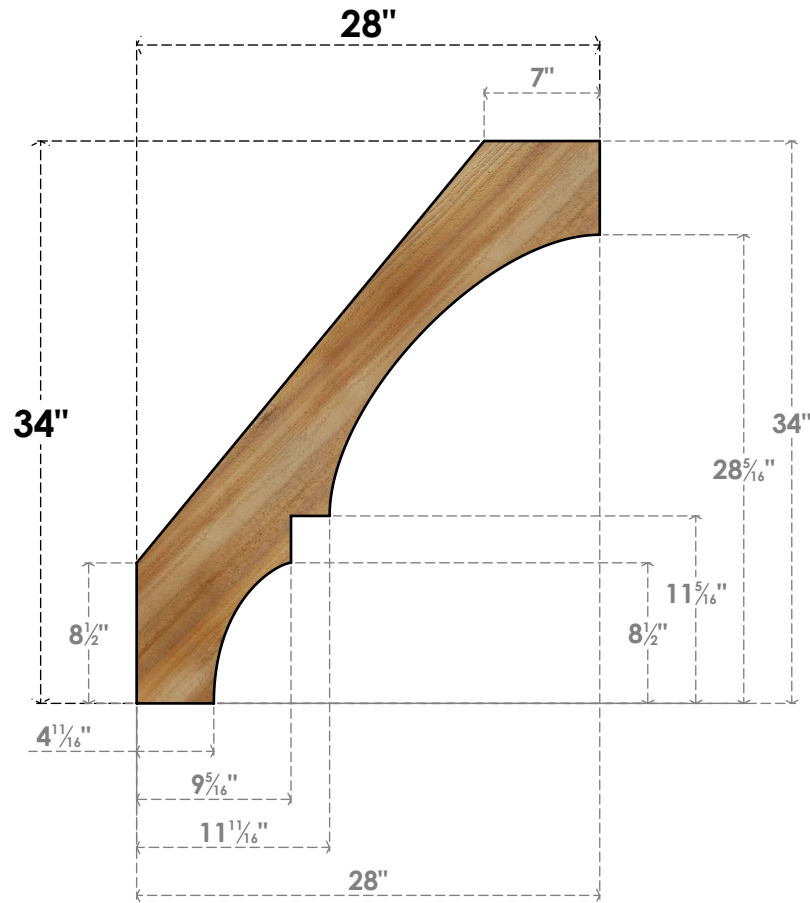

# BRC04X28X34BOA00RWR

4"W X 28"D X 34"H BALBOA ROUGH SAWN BRACE, WESTERN RED CEDAR

**SIDE**

**FRONT**

EKENA MILLWORK  
 2300 WEST MAIN ST.  
 CLARKSVILLE, TX 75426  
 TOLL FREE: 866-607-0453  
 WWW.EKENAMILLWORK.COM